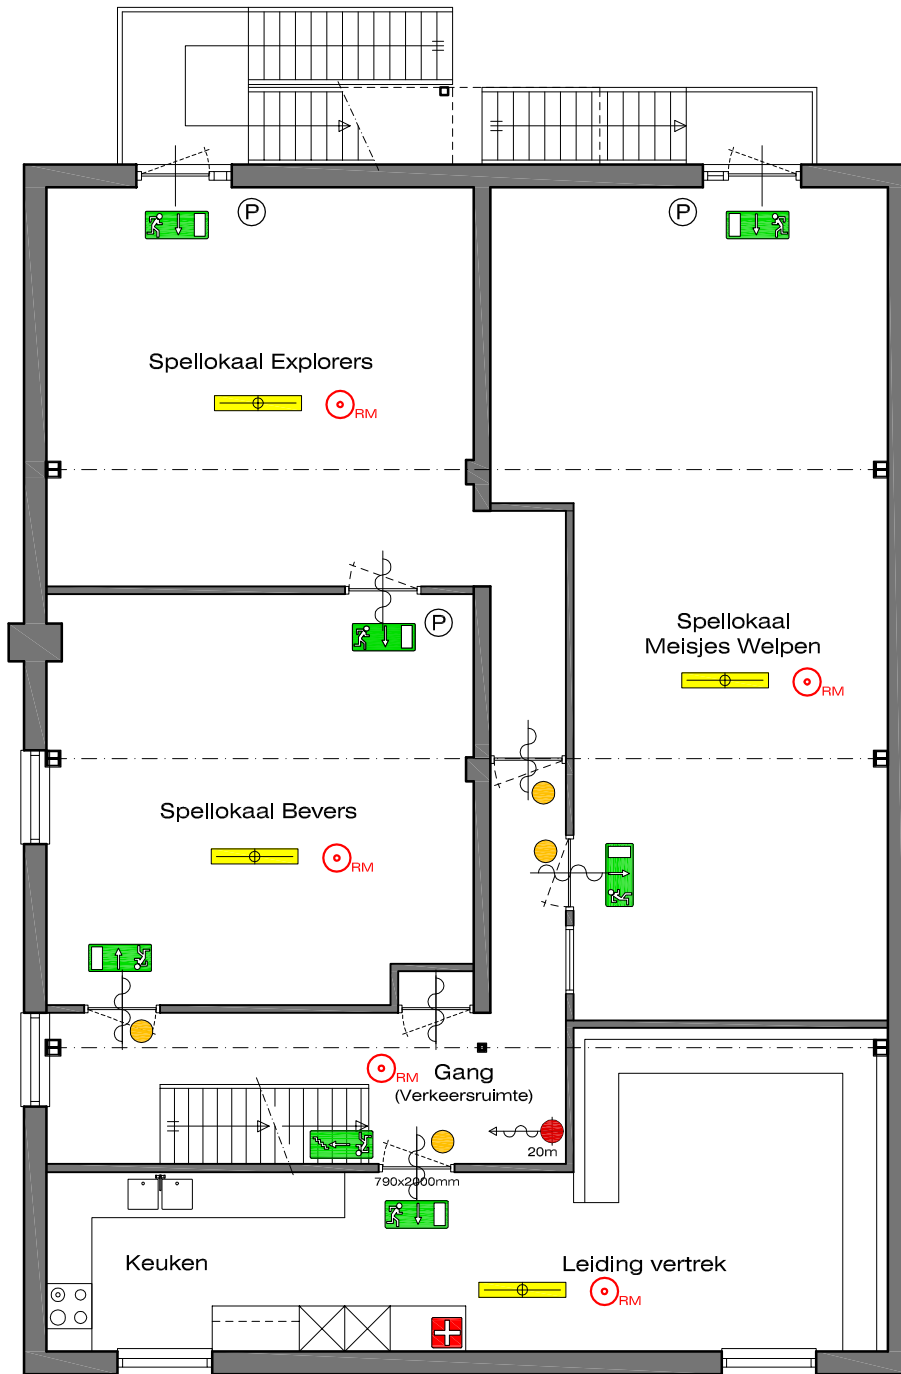

Begane grond

Verdieping

Zolder