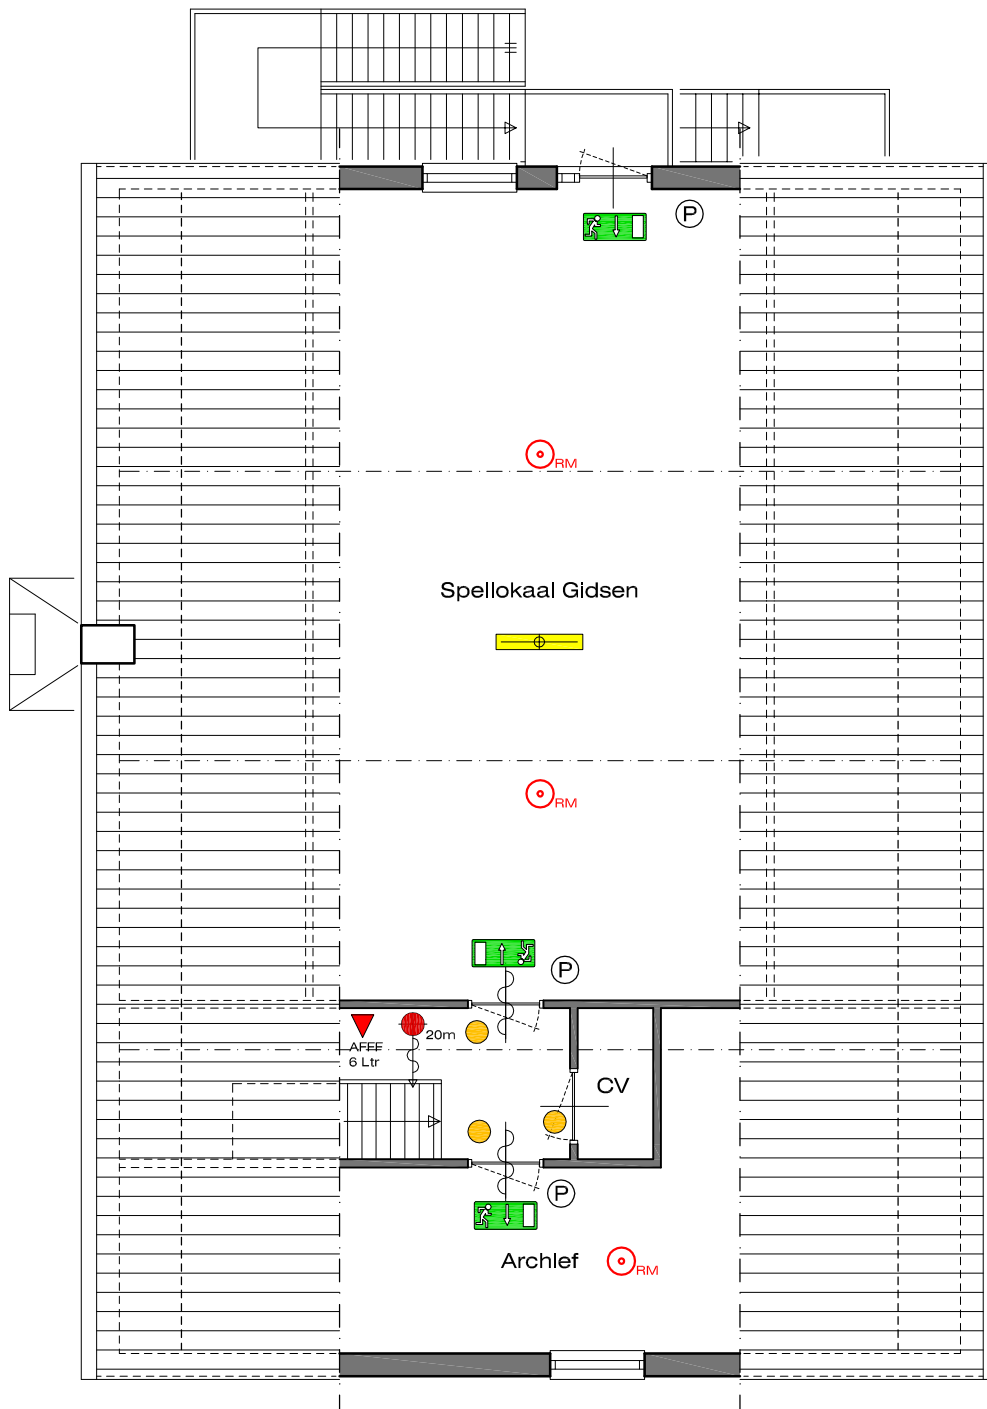

Begane grond

Verdieping

Zolder